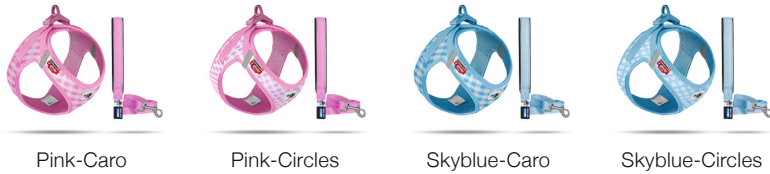

Function & Design

AIR MESH

- Lightweight, breathable stretch air mesh upper
- With cooling effect: the harness cools when immersed in water, as the stored water between the fabrics works as a heat exchanger - ideal on warm summer days

curli CLASP

- Comfortable, stress-free leashing according to a CLICK.SNAP.GO idea
- High-strength, ultra-lightweight, color-matched POM material that easily withstands tensile loads of up to 220.46 lb

TAILORED ERGO FIT

- Significantly improved ergonomics and optimized fit due to Tailored Ergo Fit pattern and new size scale
- Perfected tension distribution thanks to bands sewn into the seams of the harness
- Zig-zag seams for flexible tension distribution
- Size adjustable with Velcro to fit the body shape
- Lined buckle and therefore no pressure points

curli SAFETY

- Reflective elements on the neck for additional safety in the dark
- DogFinder ID to help you find your dog in case it gets lost

Colors & Designs

Pink-Caro

Pink-Circles

Skyblue-Caro

Skyblue-Circles